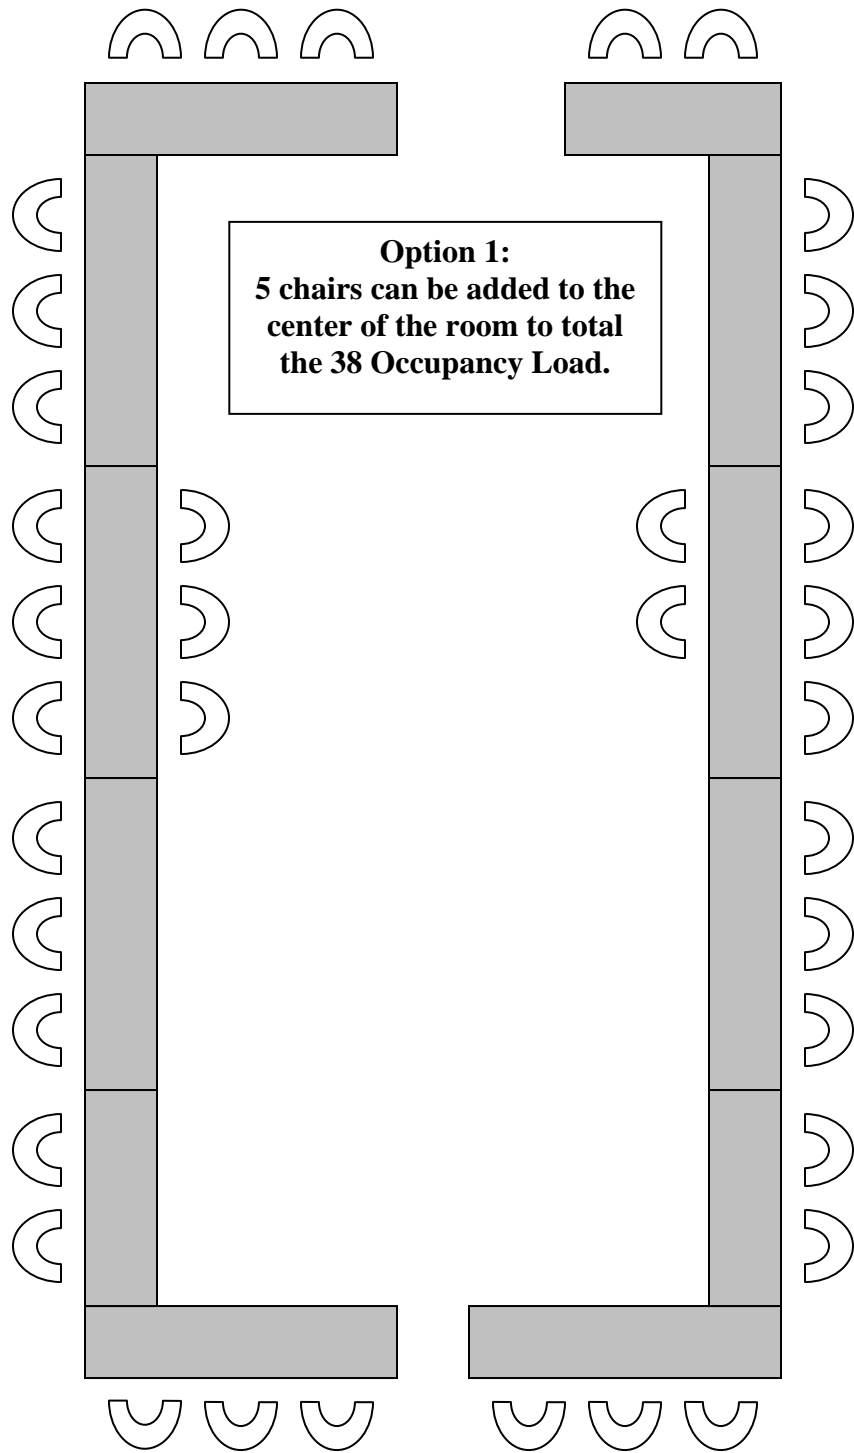

Interactive Set-up

Dry Erase Board

Maximum Occupancy Load: 38